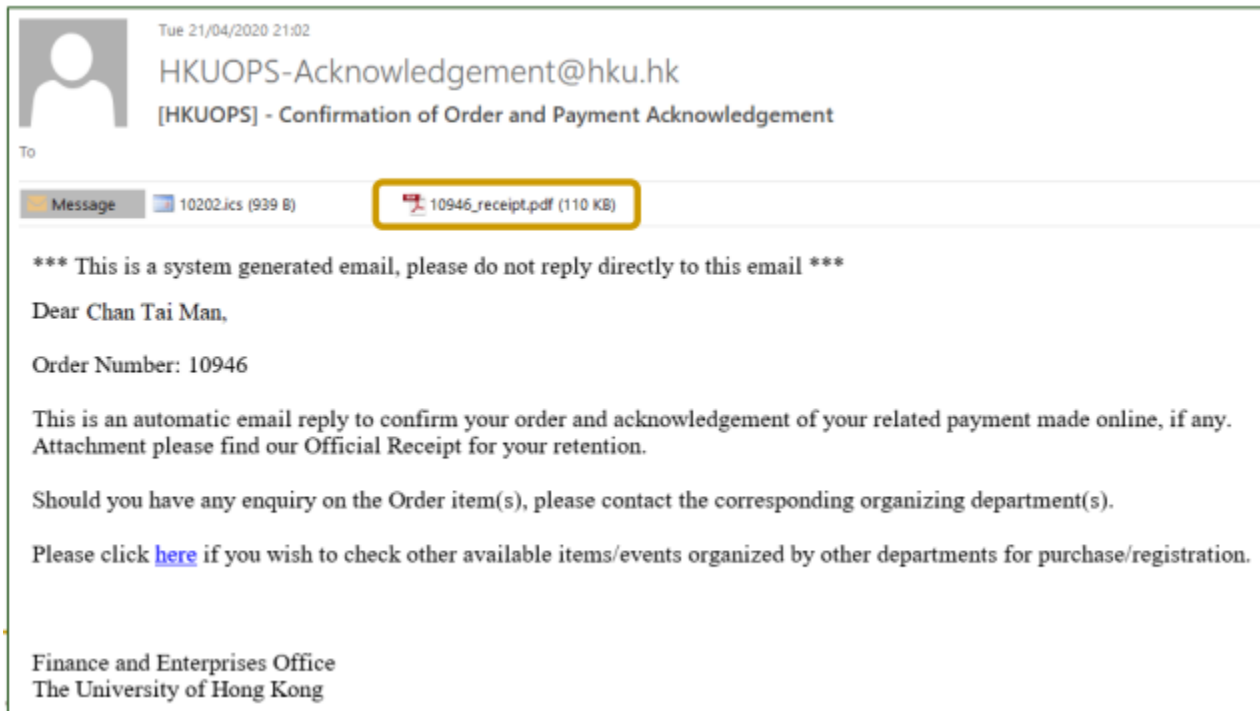

Step 10

Once the payment completes, Finance and Enterprises Office of HKU will send you the confirmation of order and payment acknowledge. The official receipt will be attached as well.